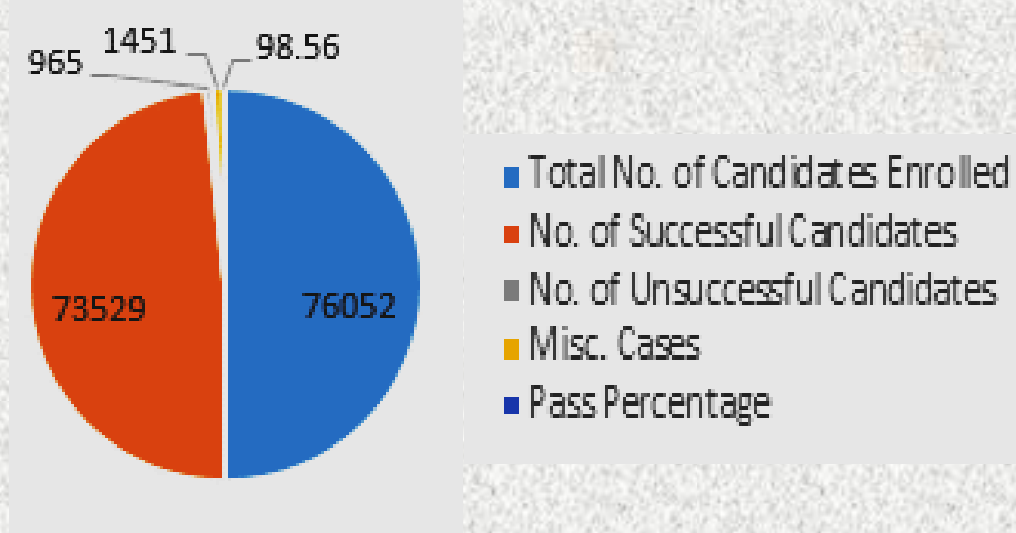

GLIMPSES OF RESULT

1.	Total No. of Candidates Enrolled	76052
2.	No. of Successful Candidates	73529
3.	No. of Unsuccessful Candidates	965
4.	Misc. Cases	1451
5.	Pass Percentage	98.56