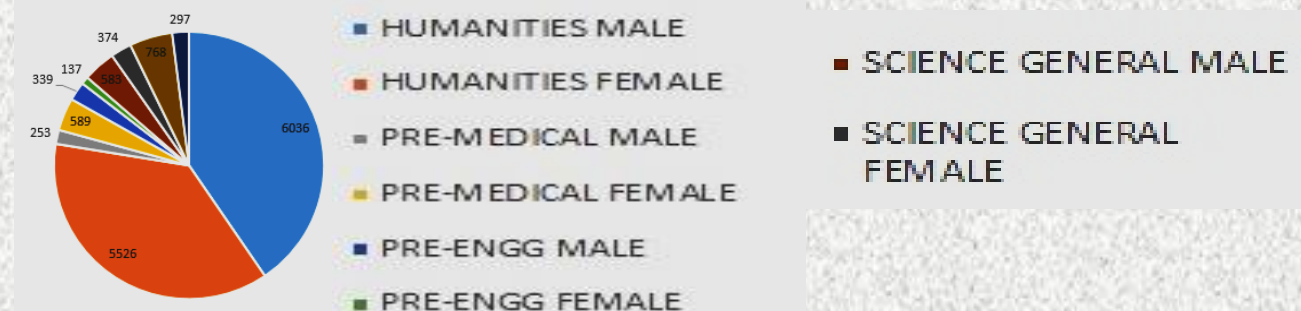

PASS PERCENTAGE PRIVATE CANDIDATES

PRIVATE	GROUP	GENDER	NO OF CANDIDATES	PASS	PASS%
	HUMANITIES	MALE	6232	6036	96.85
		FEMALE	5619	5526	98.34
		TOTAL	11851	11562	97.56
	PRE-MEDICAL	MALE	313	253	80.83
		FEMALE	703	589	83.78
		TOTAL	1016	842	82.87
	PRE-ENGG	MALE	466	339	72.75
		FEMALE	187	137	73.26
		TOTAL	653	476	72.89
SCIENCE GENERAL	MALE	673	583	86.63	
	FEMALE	406	374	92.12	
	TOTAL	1079	957	88.69	
COMMERCE	MALE	818	768	93.89	
	FEMALE	304	297	97.7	
	TOTAL	1122	1065	94.92